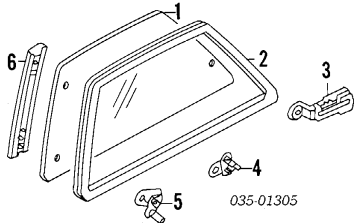

MAZDA 323/PROTEGE 1990-94

Speaker, Radio (b) R/L 0000-81-090A-01
(b) Order by Application

QUARTER GLASS

- 1 Glass, Quarter
  Mazda Clear R B467-72-511
  L B467-73-511
  Blue Tint R B469-72-511
  L B469-73-511
- 2 W/Strip, Glass R B467-72-761B
  L B467-73-761B
- 3 Latch, Glass R/L D001-72-310A
- 4 Hinge, Glass Upper R/L B499-72-210B
- 5 Hinge, Glass Lower R/L B499-73-210B
- 6 Moulding, Pillar R B467-50-F10
  L B467-50-F20