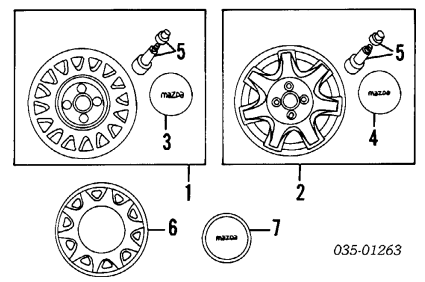

ALLOY WHEEL

Wheel Assy	
1 13x5"	8BB8-37-600
2 14x5-1/2"	90-91 8BB7-37-600 92-95 B599-37-192C
3 Cap, Center[¶]	
13" Wheels	B460-37-190B
4 14" Wheels	B461-37-190A
5 Stem, Valve[¶]	9963-60-4130