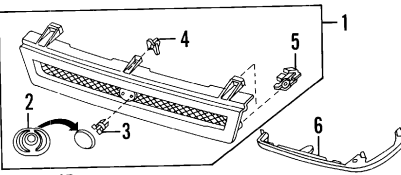

HATCHBACK 1993-95

035-02237

1. 1 Grille Assy (P) BBYB-50-710B
   (P) Paint to Match
2. 2 Emblem (a) GA8B-51-731
   BB0S-50-717
3. 3 Clip, Emblem (a) (2) R/L B092-50-715
   (2/Side)
4. 4 Clip, Grille Side (a) 9991-00-410
   (a) Included w/Grille Assy
5. 5 Clip, Grille Center (a) R B455-50-7J1-5D
   L B455-50-7K1-5D
6. 6 Moulding, Below Lamp R B455-50-7J1-5D
   L B455-50-7K1-5D

†Harbor Blue listed, Order by Application
DV Bay Blue; DX Honey Blue; FZ Herbie Green;
GU Shade Green; PZ Brilliant Black;
SQ Blaze Red; SS Coral Red; UF Clear White;
IH Steel Gray MC; IS Niagara Silver MC;
Z1 Bluish Green M; 3L Silver Stone MC;
4C, 4Z Silent Silver; 5D Harbor Blue MC;
5S Neat Green MC; 6C Mighty Gray;
6L Graceful Red MC; 6M Elegant Beige;
6N Current Blue MC; 6V Raspberry Metallic;
6W Laguna Blue M; 6Y Sea Mist M
E9 Deep Purple; J4 Passion Rose

Clip, Moulding R/L B092-50-782