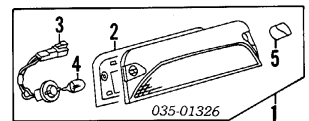

HIGH MOUNT STOP LAMP HATCHBACK