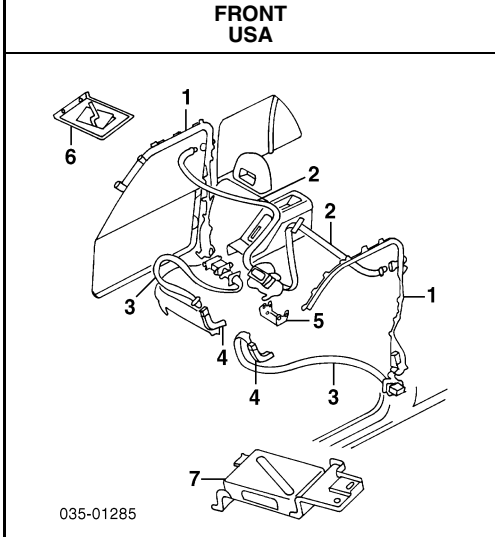

1 Belt, Outer Seat
Hatchback R BR93-57-930G
L BR70-57-990H
Sedan R BR70-57-930H
L BR70-57-990H

2 Retractor, Center
Hatchback
Blue BR70-57-620A-48
Gray/Taupe BR70-57-620A-32
Off Black BR70-57-620A-65

Sedan
Blue BR70-57-920F-48
Gray/Taupe BR70-57-920F-32
Off Black BR70-57-920F-65

3 Belt, Lap
Hatchback
Blue R BR70-57-940D-48
L BR70-57-980D-48
Gray/Taupe R BR70-57-940D-32
L BR70-57-980D-32
Off Black R BR70-57-940D-65
L BR70-57-980D-65

Sedan
Blue R BR70-57-940C-48
L BR70-57-980D-48
Gray/Taupe R BR70-57-940C-32
L BR70-57-980D-32
Off Black R BR70-57-940C-65
L BR70-57-980D-65

4 Buckle, Belt
Blue R BR70-57-620A-48
L BR70-57-680A-48
Gray Taupe R BR70-57-620A-32
L BR70-57-680A-32
Off Black R BR70-57-620A-65
L BR70-57-680A-65
*Order by Application

5 Bracket, Seat Belt R/L BR70-57-925A

6 Handle, Emergency FC01-57-999A

7 Control Unit, Passive BR70-67-780D

FRONT CANADA

Illustration Located in Next Column

Belt, Seat