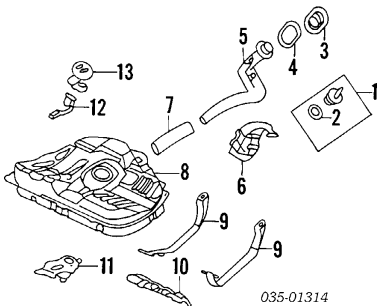

FUEL TANK

1 Cap Assy, Filler	
1990-91	
FWD	BF67-42-250
AWD	UE54-42-250
1992-95	GN60-42-250
2 Gasket, Cap	BF67-42-252
*Included w/Filler Cap Assy	
3 Cover, Lever	
To 7-1-94	B455-42-242A
From 7-1-94	B01W-42-240A
4 Gasket, Dust Cover	B455-42-244
5 Pipe, Filler	
FWD	
Hatchback	BR93-42-210E
Sedan	BR70-42-210E
AWD	BA1C-42-210A
6 Protector, Filler Pipe	
FWD	
Hatchback	B467-42-291A
Sedan	BR70-42-298C
AWD	B528-42-291
7 Hose, Filler	
FWD	
Hatchback	B467-42-241
Sedan	B455-42-241
AWD	B528-42-241
8 Tank, Fuel	
FWD	
Hatchback	BR93-42-110B
Sedan	BR70-42-110B
AWD	B698-42-110B
9 Band, Fuel Tank	
FWD	
Hatchback	R B467-42-710F
	L BR93-42-720B
Sedan	R B455-42-710E
	L BR70-42-720B
AWD	R B528-42-710B
	L B528-42-720A
10 Insulator, Fuel Tank	B455-42-751A
11 Valve, Check	BR70-42-910A
12 Gauge, Fuel Tank	
FWD	
Hatchback	
w/Warning Switch	B475-60-960A
w/o Warning Switch	BR93-60-960
Sedan	

w/Warning Switch	BS42-60-960
w/o Warning Switch	B617-60-960
AWD	R B530-60-960B
	L B528-60-970A
13 Pump Assy, Fuel	
Electric	
FWD	BP02-13-35ZD
AWD	BP47-13-35ZC
Pump, Fuel Sub (a)	B6DA-13-350
Filter, Fuel Pump (a)	KL22-13-ZE1
*Order by Application	
(a) Included w/Fuel Pump Assy