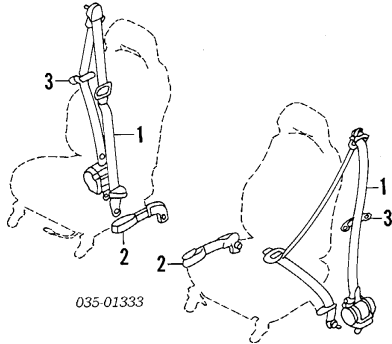

1 Retractor Side	
Blue	R/L N.A.
Gray/Taupe	R/L N.A.
Off Black	R/L N.A.
2 Buckle Side	
Blue	R/L N.A.
Gray/Taupe	R/L N.A.
Off Black	R/L N.A.
3 Plate, Seat Belt	
	R/L N.A.