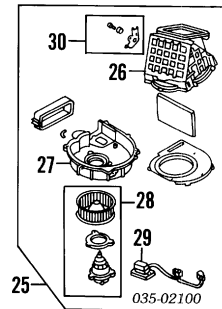

- 1 Condenser BB7C-61-480
- 2 Receiver/Drier BR70-61-500
- 3 Compressor Assy SOHC Eng BR70-61-450A
- DOHC Eng BR74-61-450A
- Compressor† BR70-61-K00
- 4 Clutch Assy† SOHC Eng B455-61-L10
- DOHC Eng B461-61-L10
- †Included w/Compressor Assy
- 5 Hose, Suction 1.6L Eng BR71-61-461B
- 1.8L Eng BR70-61-461B
- 6 Hose, Return 1.6L Eng BR71-61-462A
- 1.8L Eng BB7A-61-462
- 7 Pipe, Condenser Tube, A/C BR70-61-464A
- 8 Upper Man Trans BR70-61-465B
- Auto Trans BR72-61-465B
- Lower BR70-61-467A
- 9 Fan, Condenser BR70-61-710A
- 10 Bracket, Fan BR70-61-71X

†Included w/Compressor Assy

- 12 Evaporator Assy BR70-61-520B
- 13 Case, Evap Upper† BR70-61-J01
- 14 Case, Evap Lower† BR70-61-J02
- 15 Core, Evaporator† BR70-61-J10A
- 16 Insulator† HA14-76-707
- 17 Valve, Expansion† BR70-61-J14
- †Included w/Evaporator Assy
- 18 Heater Assy BR70-61-130

- 19 Core, Heater† BR70-61-A10
- Case, Heater†
- 20 Right BR70-61-A01
- Left BR70-61-A02
- 21 BR70-61-A11A
- 22 Lining, Heater† (2) BR70-61-A20
- 23 Link Set, Temp† BR70-61-A30
- 24 Link Set, Mode†
- †Included w/Heater Assy