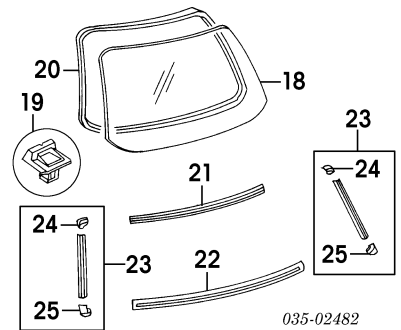

- 1 Spoiler Assy, Rear† N.A.

†Illustration Located in Next Column

- 1 Shell, Gate w/Spoiler BS22-62-020M
  w/o Spoiler
  w/Rear Wiper BR94-62-020K
  w/o Rear Wiper BR93-62-020K
- Nameplate "Mazda" Light Gold B455-51-711A-71
  Light Gray B455-51-711A-85
  Dark Gray B455-51-711A-86
- "Mazda 323" Light Gold BR93-51-721-71
  Light Gray BR93-51-721-85
  Dark Gray BR93-51-721-86
  "S" G263-51-761
- 2 Panel Assy, Finish Outer 90-91 BR93-50-850A
  92-95 BB5A-50-850A
  90-91 BR93-50-852A
- 3 Lens† 92-95 B596-50-852
  90-91 B467-50-853
  92-95 B596-50-853
- 4 Protector† B467-50-855
- 5 Gasket† †Included w/Outer Finish Panel Assy
- 6 Panel, Inside Trim (a) B467-68-960A-48
  (a) Blue listed, Order by Application
  19 Red; 32 Gray Taupe; 48 Blue; 65 Off Black
- 7 Bracket, Trim Panel B467-68-928A
- 8 Wedge, Liftgate R/L B467-62-681
- 9 Latch, Gate B468-62-310A
- 10 Striker, Latch B467-62-361
- 11 Cable Assy, Release BR94-56-850
- 12 Cable, Trunk Lid† BR94-56-870
- 13 Cable, Fuel Lid† BR94-56-880
- †Included w/Release Cable Assy
- Cylinder & Key BR95-76-260A
- 14 Hinge Assy, Liftgate R/L D001-62-210C
- 15 Gasket, Hinge† R/L B001-62-212
- †Included w/Liftgate Hinge Assy
- 16 Stay, Liftgate R 8AB4-62-620
  L 8AB4-63-620
- 17 Weatherstrip B467-62-761

1. 18 Glass, Liftgate Mazda Clear B468-63-930
     w/Rear Defroster B467-63-931
     w/o Rear Defroster B469-63-930
     Blue Tint R/L B455-50-891A
   - 19 Spacer, Glass R/L B456-50-899A
   - 20 Dam, Glass B456-50-899A
   - 21 Mldg, Reveal Upper 8AB3-50-611
   - 22 Mldg, Reveal Lower 8AB1-50-614
   - 23 Moulding Assy, Side R/L 8AB2-50-612-3
   - 24 Joint, Mldg Upper† R/L B467-50-615-6
   - 25 Joint, Mldg Lower† R/L B467-50-617-8
2. †Included w/Side Moulding Assy