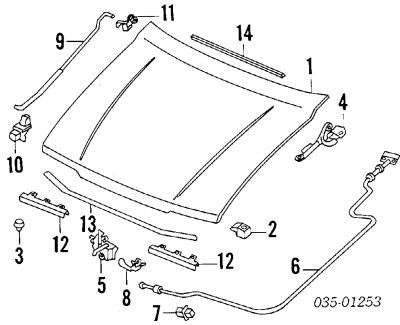

MAZDA 323/PROTEGE 1990-94

HOOD Cont'd

- Insulator, Hood B528-68-601
- 2 Rubber, Cushion R/L UB39-56-740
- 3 Rubber, Stopper R/L LA01-56-786A
- 4 Hinge, Hood Hatchback R B467-52-410D
- Sedan L B467-52-420D
- R B455-52-410E
- L B455-52-420E
- 5 Latch Hatchback BR93-56-620E
- Sedan BR70-56-620G
- SOHC Eng 90-92 BR70-56-620G
- DOHC Eng 93-95 BR70-56-620G
- 6 Cable, Release B455-56-720B
- 7 Clip, Release Cable (2) D001-56-731
- 8 Fastener, Release LA01-56-631
- 9 Rod, Support B455-56-651
- 10 Holder, Rod Front B455-56-693
- 11 Holder, Rod Rear B092-52-518
- 12 Deflector Assy, Hood Hatchback R B467-56-730C
- L B467-56-740C
- Sedan 90-92 R B455-56-730B
- L B455-56-740B
- 93-95 R B595-56-730
- L B595-56-740
- Clip, Deflector (3/Side) R/L B455-56-741
- †Included w/Hood Deflector Assy
- 13 Weatherstrip Assy, Front B455-56-750B
- Clip, W/Strip (a) (7) B455-56-741
- (a) Included w/Front Weatherstrip Assy
- 14 W/Strip, Rear B455-56-760A
- Fastener Assy, Weatherstrip (b) (2) G031-58-762
- (b) Included w/Rear Weatherstrip Assy

- Man Trans B61W-15-210
- Auto Trans BP05-15-210
- BP26-15-210A
- AWD
- 7 Blade, Fan FWD 1.6L Eng FEH5-15-140
- Man Trans B6S8-15-140A
- Auto Trans
- 1.8L Eng B6S8-15-140A
- Man Trans B6S8-15-140A
- Auto Trans B61F-15-140
- BP26-15-140A
- AWD
- 8 Motor, Fan FWD 1.6L Eng B366-15-150B
- Man Trans B6S8-15-150C
- Auto Trans
- 1.8L Eng B6S8-15-150C
- Man Trans B61F-15-150A
- Auto Trans BP26-15-150C
- AWD
- 9 Hose, Rad Upper 1.6L Eng B366-15-186A
- 1.8L Eng
- SOHC B366-15-186A
- DOHC Eng B6S7-15-186A
- 10 Hose, Rad Lower B366-15-185A
- 11 Tank Assy, Coolant B366-15-350D
- 12 Cap, Tank† B6S7-15-355A
- 13 Bracket, Tank† B366-15-371A
- 14 Lever, Tank† B6S7-15-355A
- †Included w/Coolant Tank Assy
- Pump, Water 1.6L Eng 8AB7-15-010
- 1.8L Eng
- SOHC Eng 8AB7-15-010
- DOHC Eng 8AB8-15-010
- Pulley, Water Pump B366-15-131A