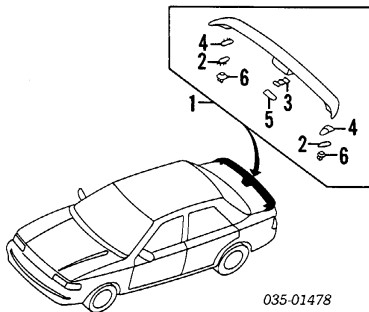

1. 2 Bracket, Spoiler Side R/L N.A.
   - 3 Bracket, Spoiler Center N.A.
   - 4 Protector, Spoiler Side R/L N.A.
   - 5 Protector, Spoiler Center N.A.
   - 6 Fastener, Spoiler Side R/L N.A.
2. †Harbor Blue listed, Order by Application
   DV Blue; DX Honey Blue; FZ Herbie Green;
   PZ Brilliant Black; SQ Blaze Red; SS Coral Red;
   UF Clear White; 1H Steel Gray MC;
   IS Niagara Silver MC; 3L Silver Stone M;
   5D Harbor Blue M; 6L Gracful Red MC;
   6N Current Blue MC; 6S Excess Green MC
3. †Included w/Rear Spoiler Assy