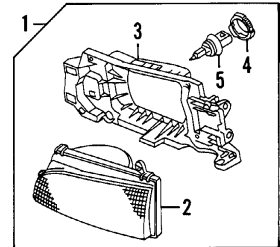

035-01251

1. Sedan
   SOHC Eng
   To 7-1-93 R 8DBP-51-030B
   L 8DBP-51-040B
   From 7-1-93 R 8DBR-51-030B
   L 8DBR-51-040B
2. DOHC Eng
   To 7-1-93 R 8DBP-51-030B
   L 8DBP-51-040B
   From 7-1-93 R 8DBR-51-030B
   L 8DBR-51-040B

1. 2 Lens & Body Hatchedback R BR93-51-0K0B
   L BR93-51-0L0B
   From 5-1-93 R BR93-51-0K0B
   L BR93-51-0L0B

1. Sedan
   SOHC Eng
   To 5-1-93 R BR70-51-0K0B
   L BR70-51-0L0B
2. From 5-1-93 to 7-1-93
   Right BR93-51-0K0B
   Left BR70-51-0L0B
3. From 7-1-93 R BR93-51-0K0B
   L BR93-51-0L0B

1. DOHC Eng
   To 9-1-92 R BR70-51-0K0B
   L BR70-51-0L0B
2. From 9-1-92 to 5-1-93
   Right BR70-51-0K0B
   Left BR70-51-0L0B

1. From 5-1-93 to 7-1-93
   Right BR93-51-0K0B
   Left BR70-51-0L0B

1. 3 Housing R BR70-51-03X
   L BR70-51-04X
2. 4 Holder, Bulb R/L BM89-51-0A3A
3. 5 Bulb R/L 0000-11-9004-90
   (a) Included w/Lamp Assy