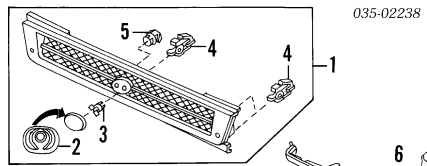

SEDAN 1993

035-02238

1. 1 Grille Assy (P) BBYD-50-710A
   (P) Paint to Match
2. 2 Emblem (a) GA8B-51-731
   BB0S-50-717
3. 3 Clip, Emblem (a) (2) B092-50-715
   B455-50-712
4. 4 Clip, Grille (a) (a) Included w/Grille Assy
5. 5 Grommet, Screw (a) R B455-50-7J1-5D
   L B455-50-7K1-5D
6. 6 Moulding, Below Lamp R B455-50-7J1-5D
   L B455-50-7K1-5D

†Harbor Blue listed, Order by Application
DV Bay Blue; DX Honey Blue; FZ Herbie Green;
GU Shade Green; PZ Brilliant Black;
SQ Blaze Red; SS Coral Red; UF Clear White;
IH Steel Gray MC; IS Niagara Silver MC;
Z1 Bluish Green M; 3L Silver Stone MC;
4C, 4Z Silent Silver; 5D Harbor Blue MC;
5S Neat Green MC; 6C Mighty Gray;
6L Graceful Red MC; 6M Elegant Beige;
6N Current Blue MC; 6V Raspberry Metallic;
6W Laguna Blue M; 6Y Sea Mist M
E9 Deep Purple; J4 Passion Rose

Clip, Moulding R/L B092-50-782