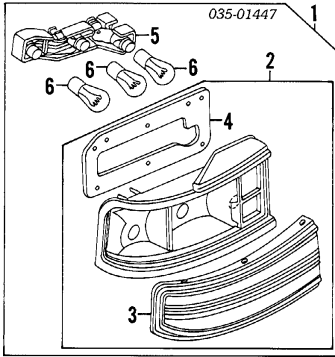

1. 2 Socket & Wire[¶] L 8BB1-51-560
     R/L BR70-51-554
   - 3 Bulb[¶] R/L 0000-11-0194
2. [¶]Included w/Lamp Assy

REFLECTOR LAMP

- 1 Reflector R BR93-51-5B0A
  L BR93-51-5C0A

HIGH MOUNT STOP LAMP HATCHBACK

LICENSE LAMP HATCHBACK