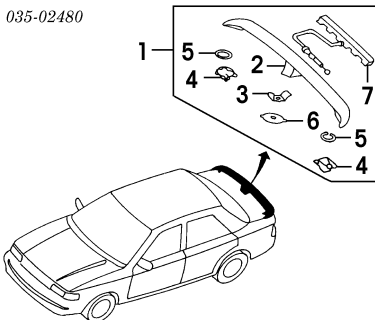

REAR SPOILER CANADA 1992-95

1. 1 Spoiler Assy, Rear N.A.
   - 2 Support, Center N.A.
   - 3 Bracket, Spoiler (a) Center N.A.
   - †Bluish Green listed, Order by Application
     DV Bay Blue; E9 Deep Purple; J4 Passion Rose;
     PZ Brilliant Black; SQ Blaze Red; UF Clear White;
     Z1 Bluish Green M; 4Z Silent Silver; 5S Neat Green
     6C Mighty Gray; 6M Elegant Beige; 6V Raspberry
     Metallic; 6W Laguna Blue M; 6Y Sea Mist M
   - 4 Stay, Spoiler (a) R/L N.A.
   - 5 Protector, Spoiler (a) R/L N.A.
   - 6 Gasket, Spoiler (a) N.A.
   - 7 Lamp, High Mount Stop (a) N.A.
- (a) Included w/Rear Spoiler Assy