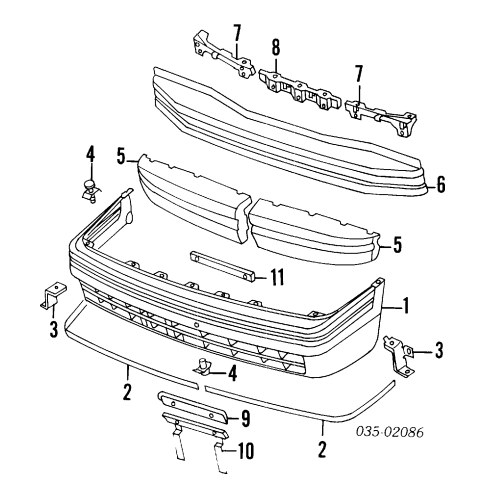

PAINT CODE LOCATION

Paint code located on left lock pillar or engine compartment.

CLEAR COAT IDENTIFICATION

All metallic colors are clear coat.

INFORMATION LABELS

1 Label, Logo	B6S7-13-309
2 Label, Radiator Caution	8791-15-201
Label, A/C Caution	UE38-61-439
3 Label, Caution	
USA	
1.6L Eng	E301-15-031

1.8L Eng	E301-15-031
Man Trans	B660-15-031
Auto Trans	N.A.
Canada	
4 Caution Plate	E563-15-201
1.6L Eng	
1.8L Eng	
Man Trans	E563-15-201
Auto Trans	0488-15-201
5 Model Plate	8595-69-011B
6 Label, Battery	FA03-69-C72A
7 Label, Caution	FA01-69-064B
8 Label, Oil	
SOHC Eng	BR93-69-D21D
DOHC Eng	BR86-69-D21E
Label, Emission	BB7A-69-036
<i>(Order by Application)</i>	
Label, Vehicle Information	B001-69-D51
Label, Vacuum Diaphragm	
1.6L Eng	
1990-92	BR78-69-044
1993	
w/Calif Emission	BR97-69-044
w/o Calif Emission	BR78-69-044
1994	BR97-69-044
1.8L Eng	
SOHC Eng	BB7L-69-044
DOHC Eng	BB7E-69-044
9 Caution Plate	GA02-69-068
10 Tire Plate	
FWD	
1.6L Eng	BR86-69-014A
1.8L Eng	
SOHC Eng	BR87-69-014A
DOHC Eng	BW1N-69-014A
AWD	BA1C-69-014A
11 Label, Child Proof-English	R/L BA06-72-301
Label, Fuel Warning	KA10-69-D61A
12 Label, Unleaded Fuel	UB40-69-C61
Label, Fuel Economy	UB40-69-C61
13 Label, Temporary Tire	
FWD	
USA	BF68-69-073B
Canada	
English	N.A.
French	N.A.
AWD	BK14-69-073
14 Label, Tire Caution	BR70-61-438
Safety Panel	
Canada	N.A.
Label, Indicator-See Steering Wheel/Column Section	

FRONT BUMPER

1 Cover, Front	
Black	BR70-50-031
Painted (P)	BR71-50-031A
(P) Paint to Match	
2 Tape, Stripe	R BA1C-50-0D5
	L BA1C-50-0D6
3 Bracket, Lower	R/L BR70-50-G21-2
4 Fastener (10)	BF67-50-235
5 Absorber, Impact	R/L BR70-50-111-2
6 Bar, Reinforcement Retainer, Cover	BR70-50-070
7 Side	R BR70-50-1Z2
	L BR70-50-1Z3
8 Center Rivet (7)	BR70-50-1Z1
Frame, License Plate	
9 Upper	GJ21-50-183
10 Lower	
FWD	GJ21-50-180
AWD	BA1E-50-180
11 Bracket, License Plate Spoiler, Air	H005-50-060
	BA1E-51-9L0