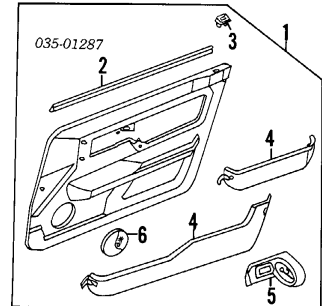

Off Black	R BC3H-68-420-65 L BC3H-68-450-65
w/o 25th Anniversary Pkg	
Gray/Taupe	R BR94-68-420F-32 L BR94-68-450F-32
Off Black	R BR94-68-420F-65 L BR94-68-450F-65
Sedan	
GT Model	R BB7F-68-420J-65 L BB7F-68-450H-65
Off Black	R BB7F-68-420J-65 L BB7F-68-450H-65
SE Model	
Gray/Taupe	R BR71-68-420E-32 L BR71-68-450E-32
Off Black	R BR71-68-420E-65 L BR71-68-450E-65
LX Model	
Blue	R BB1C-68-420H-48 L BB1C-68-450K-48
Gray/Taupe	R BC3M-68-420C-32 L BC3M-68-450C-32
Off Black	R BR75-68-420C-65 L BR75-68-450C-65
†Order by Application	
32 Gray/Taupe; 48 Blue; 65 Off Black	
2 Weatherstrip, Inner (b)	
Hatchback	R B467-58-821 L B467-59-821
Sedan	R B455-58-821 L B455-59-821
Canada	R/L B101-68-421-48
3 Cover, Door Lock† (b)	
4 Pocket, Door† (b)	
Hatchback	R B471-68-4C1-48 L B471-68-4N1-48
Canada	R B455-68-4C1A-48 L B455-68-4N1A-48
USA	R B455-68-4C1A-48 L B455-68-4N1A-48
Sedan	
SE Model	R B455-68-4C1A-48 L B455-68-4N1A-48
GT, LX Model	R B461-68-4C1-48 L B461-68-4N1-48
5 Grip, Assist† (b)	
Base, SE Model	R B455-69-460B L B455-69-470B
GT, LX Model	R B461-69-461A L B461-69-471A
6 Grille, Speaker† (b)	
Blue	R/L BR70-68-4H0A-48
Gray/Taupe	R/L BR70-68-4H0A-32
Off Black	R/L BR70-68-4H0A-65
†Blue listed. Order by Application	
19 Red; 32 Gray/Taupe; 48 Blue; 65 Off Black	
(b) Included w/Trim Panel Assy	
Speaker, Radio	
R/L	BR73-66-96X
7 Armrest†	
R	UB40-69-370-48
L	UB40-69-390-48
†Blue listed. Order by Application	
19 Red; 32 Gray/Taupe; 48 Blue; 65 Off Black