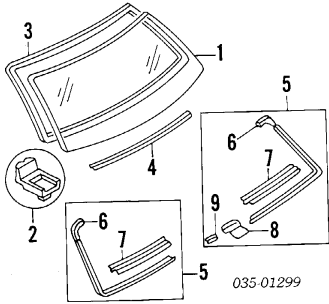

MAZDA 323/PROTEGE 1990-94

BACK WINDOW Cont'd

1. 6 Joint, Upper¶ R/L B455-50-615-6
   - 7 Protector, Mldg¶ (a) R B455-50-6H6
     L B455-50-6H7
   - 8 Protector, Center¶ (a) B455-50-6H3
   - 9 Joint, Lower¶ (a) B455-50-617
2. ¶Included w/Side Reveal Moulding Assy
   (a) Included w/Right Side Reveal Moulding Assy