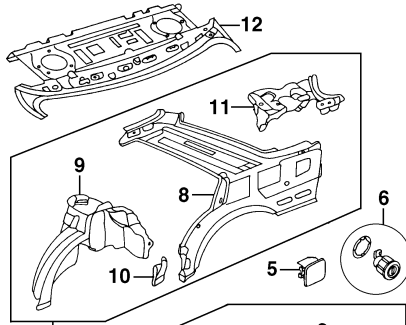

- 6 w/o Door Opener B455-42-410C
  Cylinder & Key BR70-76-240B
- 7 Panel Assy, Inner FWD R BR70-70-110
  L BR70-71-110
  AWD R BA1C-70-110
  L BA1C-71-110
  R BR70-70-11XA
  L BR70-71-11XA
- 8 Panel, Inner¶ R B455-70-150H
  L B607-71-150
  AWD R B528-70-150H
  L B528-71-150H
  R B455-70-152
  L B455-71-152
- 9 Panel, Wheelhouse¶ FWD R B455-70-180E
  L B455-71-180E
- 10 Bracket, Wheelhouse¶ R B455-70-180E
  L B455-71-180E
- 11 Plate Assy, Joint¶ ¶Included w/Inner Panel Assy
- 12 Panel, Package Tray B455-70-500E
- 13 Reinf, Center Pillar R B4Y5-70-420
  L B4Y5-71-420
- 14 Plate, Center Pillar R BR70-70-470B
  L BR70-71-470B
- 15 Pillar, Center Inner-See Rocker/Pillars/Floor Section
- 16 Striker, Latch R/L B092-58-361A

EXTERIOR TRIM HATCHBACK

- 1 Guard, Stone R BR93-50-481
  L BR93-50-491
- Stripe Tape-See Stripe Tape Section
- 2 Moulding, Side Adhesive R/L B4Y7-50-693

INTERIOR TRIM HATCHBACK

Illustration Located in Next Column

- Mldg, Inside Garnish
- 1 USA-See Windshield Section
- 2 Canada Gray R/L N.A.
  Gray/Taupe R/L N.A.
- 3 Trim, Pillar Rear Gray R B467-68-250B-06
  L B467-68-260B-06
  Gray/Taupe R B467-68-250B-35