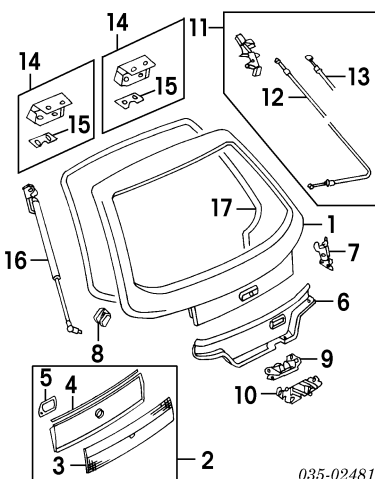

MAZDA 323/PROTEGE 1990-94

Speaker, Radio (b) R/L 0000-81-090A-01
(b) Order by Application

QUARTER GLASS

- 1 Glass, Quarter
  Mazda Clear R B467-72-511
  L B467-73-511
  Blue Tint R B469-72-511
  L B469-73-511
- 2 W/Strip, Glass R B467-72-761B
  L B467-73-761B
- 3 Latch, Glass R/L D001-72-310A
- 4 Hinge, Glass Upper R/L B499-72-210B
- 5 Hinge, Glass Lower R/L B499-73-210B
- 6 Moulding, Pillar R B467-50-F10
  L B467-50-F20

1. 2 Bracket, Spoiler Side R/L N.A.
   - 3 Bracket, Spoiler Center N.A.
   - 4 Protector, Spoiler Side R/L N.A.
   - 5 Protector, Spoiler Center N.A.
   - 6 Fastener, Spoiler Side R/L N.A.
2. †Harbor Blue listed, Order by Application
   DV Blue; DX Honey Blue; FZ Herbie Green;
   PZ Brilliant Black; SQ Blaze Red; SS Coral Red;
   UF Clear White; 1H Steel Gray MC;
   IS Niagara Silver MC; 3L Silver Stone M;
   5D Harbor Blue M; 6L Gracful Red MC;
   6N Current Blue MC; 6S Excess Green MC
3. †Included w/Rear Spoiler Assy

LUGGAGE LID

- 1 Lid, Luggage w/Spoiler BR70-52-610J
  w/o Spoiler BR70-52-610J
- Panel, Finish-See License Lamp Section
- 2 Rubber, Cushion R/L H001-56-801
- Nameplate "Mazda" BR70-51-710
  "Protege" USA BR72-51-720A
  Canada N.A.
  "S" TA01-51-761
- 3 Latch BR70-56-820
- 4 Striker, Latch GJ21-56-840C
- 5 Protector, Latch B455-56-823A
- 6 Cylinder & Key To 8-1-92 BR70-76-230D
  From 8-1-92 BB4E-76-230B
  Fastener, Key Cylinder GJ21-56-902A
- 7 Cable Assy, Release BR71-56-850B
- 8 Cable, Trunk Lid† B456-56-870B
- 9 Cable, Fuel Lid† BR71-56-880
- †Included w/Release Cable Assy
- 10 Hinge R B455-52-710A
  L B455-52-720A
- 11 Cushion, Hinge R/L B455-56-802A
- 12 Bar, Torsion w/Rear Spoiler R B456-52-791B
  L B456-52-792A
  w/o Rear Spoiler R B456-52-791B
  L B456-52-792A
- 13 Protector, Torsion Bar B130-56-805A
- 14 Weatherstrip, Lid B455-56-951B

REAR SPOILER CANADA 1992-95