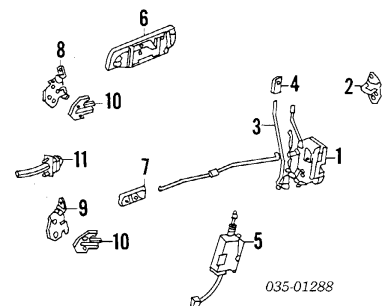

HARDWARE

1 Latch	
Hatchback	R BR93-58-310A L BR93-59-310A
Manual	R BR93-58-310B L BR93-59-310C
Power	R BR93-58-310B L BR93-59-310C
Sedan