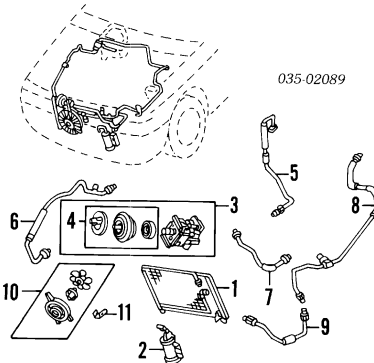

A/C /HEATER/VENTILATION