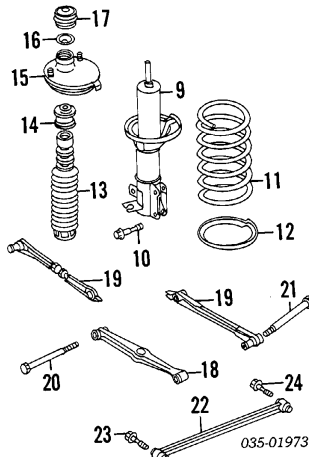

035-01973

1. 9 Strut Assy
     - 1.6L Eng R B455-28-700
     - L B455-28-900
   - 1.8L Eng USA Std Duty
     - R BR70-28-700A-9U
     - L BR70-28-900A-9U
   - Hvy Duty
     - R B625-28-700A
     - L B625-28-900A
   - Canada R/L N.A.
   - 10 Bolt, Strut (2/Side) R/L 9YA0-21-231C
   - 11 Spring, Coil] R/L BR70-28-011
2. Order by Application
3. 12 Seat, Rubber R/L B455-28-0A3
   - 13 Stopper, Bumper R/L B455-28-111A
   - 14 Seat, Spring R/L B455-28-340A
   - 15 Insulator, Mounting R/L B595-28-390A
   - 16 Bushing R/L B455-28-343A
   - 17 Cap, Mount R/L B455-28-019
   - 18 Link, Lateral Front R/L BR70-28-620
   - L BR70-28-630
   - R/L BR70-28-600
   - 19 Link, Lateral Rear Bolt, Lateral Link
     - Front R/L B528-28-112A
     - Rear R/L B455-28-113
     - R/L BR70-28-200B
   - 20 Link, Trailing Bolt, Trailing Link
     - Front R/L B455-28-114A
     - Rear R/L B455-28-116

1. 25 Bar Assy, Stabilizer
     - 1990-91 1.6L Eng B457-28-10X
     - 1.8L Eng
     - Rear Drum Brakes B457-28-10X
     - Rear Disc Brakes B461-28-10X
   - 1992-95 Std Duty B455-28-10X
   - Hvy Duty B462-28-10X
   - Bolt, Stabilizer] R/L G030-28-157
   - Spacer, Stabilizer] 90-91 R/L G030-28-158
   - 92-95 R/L B455-28-157
2. Included w/Stabilizer Bar Assy
3. 26 Bushing, Bar
     - Rear Drum Brakes R/L BW0A-28-156A
     - Rear Disc Brakes R/L B461-28-156A
   - 27 Bracket, Bar 90-91 R/L B461-34-155A
   - 92-95 R/L E016-28-15YB
   - 28 Crossmember Assy, Suspension 90-91 B455-28-400D
   - 92-95 E016-28-400A
   - 29 Stopper, Rubber] R/L B455-28-809
   - 30 Protector, Crossmember] R/L B455-28-8A2A
4. Included w/Suspension Crossmember Assy