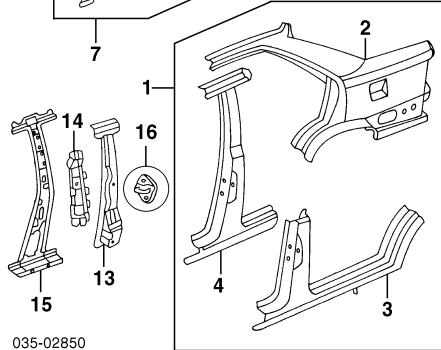

- 6 w/o Door Opener B455-42-410C
  Cylinder & Key BR70-76-240B
- 7 Panel Assy, Inner FWD R BR70-70-110
  L BR70-71-110
  AWD R BA1C-70-110
  L BA1C-71-110
  R BR70-70-11XA
  L BR70-71-11XA
- 8 Panel, Inner¶ R B455-70-150H
  L B607-71-150
  AWD R B528-70-150H
  L B528-71-150H
  R B455-70-152
  L B455-71-152
- 9 Panel, Wheelhouse¶ FWD R B455-70-180E
  L B455-71-180E
- 10 Bracket, Wheelhouse¶ R B455-70-180E
  L B455-71-180E
- 11 Plate Assy, Joint¶ ¶Included w/Inner Panel Assy
- 12 Panel, Package Tray B455-70-500E
- 13 Reinf, Center Pillar R B4Y5-70-420
  L B4Y5-71-420
- 14 Plate, Center Pillar R BR70-70-470B
  L BR70-71-470B
- 15 Pillar, Center Inner-See Rocker/Pillars/Floor Section
- 16 Striker, Latch R/L B092-58-361A

EXTERIOR TRIM HATCHBACK

- 1 Guard, Stone R BR93-50-481
  L BR93-50-491
- Stripe Tape-See Stripe Tape Section
- 2 Moulding, Side Adhesive R/L B4Y7-50-693

INTERIOR TRIM HATCHBACK

Illustration Located in Next Column

- Mldg, Inside Garnish
- 1 USA-See Windshield Section
- 2 Canada Gray R/L N.A.
  Gray/Taupe R/L N.A.
- 3 Trim, Pillar Rear Gray R B467-68-250B-06
  L B467-68-260B-06
  Gray/Taupe R B467-68-250B-35