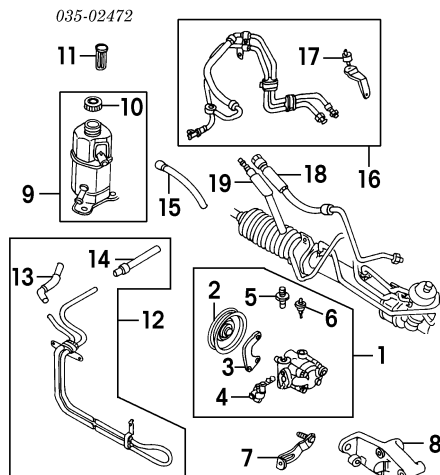

STEERING PUMP

035-02472

1 Pump Assy		
FWD		B456-32-600G
1.6L Eng		BR71-32-600R-0D
1.8L Eng		B530-32-600A
AWD		
2 Pulley, Pump†, Serviced w/Pump Assy		B456-32-614
3 Bracket, Pump†		
4 Pipe, Suction†		B456-32-5M0
1.6L Eng		BR71-32-5M0
1.8L Eng		B456-32-613A
5 Nipple, Hose†		B456-32-230
6 Sensor, Pressure†		
†Included w/Pump Assy		
7 Bracket, Pump Side		B456-32-60YB
8 Bracket, Pump Rear		B25D-32-680
9 Reservoir Assy		BR71-32-690D
10 Cap, Reservoir†		
To 12-1-91		B01C-32-691
From 12-1-91		G211-32-618A
†Included w/Reservoir Assy		
11 Strainer, Reservoir		BR71-32-503A
12 Pipe Assy, Cooling		BR71-32-470B
13 Hose, Return Front†		B456-32-684A
14 Hose, Return Rear†		B456-32-683A
†Included w/Cooling Pipe Assy		
15 Hose, Suction		BR71-32-688
16 Hose Assy		B456-32-410F
17 Mount, Hose Assy†		H267-32-425
†Included w/Hose Assy		
18 Hose, Pressure		BR71-32-49YC
19 Hose, Return		B456-32-6F0A