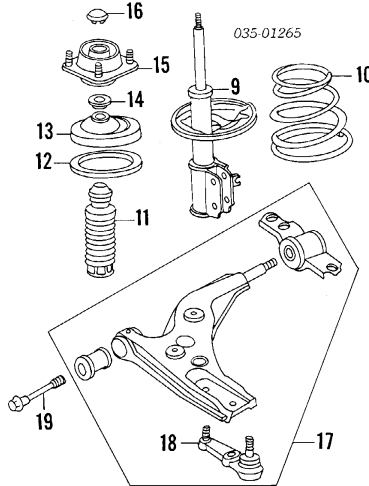

†Order by Application	
11 Bumper, Stop	R/L B455-34-111B
12 Seat, Rubber	R/L B455-34-012
13 Seat, Spring	R/L B455-34-340A
14 Bushing, Mtg	R/L B455-34-38XB
15 Mount, Strut	R/L B455-34-380D
16 Cap, Damper	R/L 1011-34-019
17 Arm Assy, Lower Control	
1990-91	
FWD	R B455-34-300E
	L B455-34-350E
AWD	R B530-34-300A
	L B530-34-350A
1992-95	
Std Duty	
To 3-9-93	R BR70-34-300B
	L BR70-34-350B
From 3-9-93	R B455-34-300E
	L B455-34-350E
Hvy Duty	
To 3-9-93	R BS06-34-300
	L BS06-34-350
From 3-9-93	R B620-34-300C
	L B620-34-350C
18 Joint, Ball†	
To 3-9-93	R/L B455-34-550
From 3-9-93	R/L BTDA-34-550
Bolt, Ball Joint†	R/L B455-34-349A
†Included w/Lower Control Arm Assy	
19 Bolt, Lower Arm	R/L B455-34-113