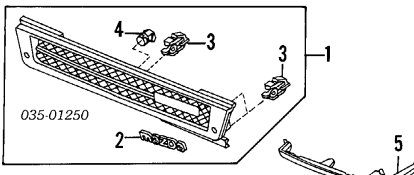

SEDAN 1990-92

035-01250

1. 1 Grille Assy (P) BAYC-50-710
   (P) Paint to Match
2. 2 Nameplate (a) B300-51-771
   "Mazda"
3. 3 Clip, Grille (a) B092-50-715
   B455-50-712
4. 4 Grommet, Screw (a) (a) Included w/Grille Assy
5. 5 Moulding, Below Lamp R B455-50-7J1-5D
   L B455-50-7K1-5D

†Harbor Blue listed, Order by Application
DV Bay Blue; DX Honey Blue; FZ Herbie Green;
GU Shade Green; PZ Brilliant Black;
SQ Blaze Red; SS Coral Red; UF Clear White;
IH Steel Gray MC; IS Niagara Silver MC;
Z1 Bluish Green M; 3L Silver Stone MC;
4C, 4Z Silent Silver; 5D Harbor Blue MC;
5S Neat Green MC; 6C Mighty Gray;
6L Graceful Red MC; 6M Elegant Beige;
6N Current Blue MC; 6V Raspberry Metallic;
6W Laguna Blue M; 6Y Sea Mist M
E9 Deep Purple; J4 Passion Rose

Clip, Moulding R/L B092-50-782