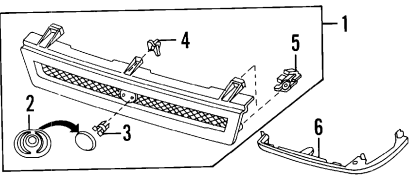

SEDAN 1994-95

035-02237

1. 1 Grille Assy (P) BBYB-50-710B
   (P) Paint to Match
2. 2 Emblem (a) GA8B-51-731
   BB0S-50-717
3. 3 Clip, Emblem (a) (2) R/L B092-50-715
   (2/Side)
4. 4 Clip, Grille Side (a) 9991-00-410
   (a) Included w/Grille Assy
5. 5 Clip, Grille Center (a) R B455-50-7J1-5D
   L B455-50-7K1-5D
6. 6 Moulding, Below Lamp R B455-50-7J1-5D
   L B455-50-7K1-5D

†Harbor Blue listed, Order by Application
DV Bay Blue; DX Honey Blue; FZ Herbie Green;
GU Shade Green; PZ Brilliant Black;
SQ Blaze Red; SS Coral Red; UF Clear White;
IH Steel Gray MC; IS Niagara Silver MC;
Z1 Bluish Green M; 3L Silver Stone MC;
4C, 4Z Silent Silver; 5D Harbor Blue MC;
5S Neat Green MC; 6C Mighty Gray;
6L Graceful Red MC; 6M Elegant Beige;
6N Current Blue MC; 6V Raspberry Metallic;
6W Laguna Blue M; 6Y Sea Mist M
E9 Deep Purple; J4 Passion Rose

Clip, Moulding R/L B092-50-782

FRONT LAMPS

HEADLAMP

Illustration Located in Next Column

1. 1 Headlamp Assy
   Hatchback R 8DBR-51-030B
   L 8DBR-51-040B