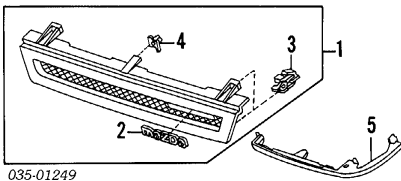

MAZDA 323/PROTEGE 1990-94

GRILLE

HATCHBACK 1990-92

035-01249

1. 1 Grille Assy (P) BRY3-50-710
   (P) Paint to Match
2. 2 Nameplate (a) B300-51-771
   "Mazda"
3. 3 Clip, Grille Side (a) R/L B092-50-715
   (2/Side)
4. 4 Clip, Grille Center (a) 9991-00-410
   (a) Included w/Grille Assy
5. 5 Moulding, Below Lamp R B455-50-7J1-5D
   L B455-50-7K1-5D

†Harbor Blue listed, Order by Application
DV Bay Blue; DX Honey Blue; FZ Herbie Green;
GU Shade Green; PZ Brilliant Black;
SQ Blaze Red; SS Coral Red; UF Clear White;
IH Steel Gray MC; IS Niagara Silver MC;
Z1 Bluish Green M; 3L Silver Stone MC;
4C, 4Z Silent Silver; 5D Harbor Blue MC;
5S Neat Green MC; 6C Mighty Gray;
6L Graceful Red MC; 6M Elegant Beige;
6N Current Blue MC; 6V Raspberry Metallic;
6W Laguna Blue M; 6Y Sea Mist M
E9 Deep Purple; J4 Passion Rose

Clip, Moulding R/L B092-50-782