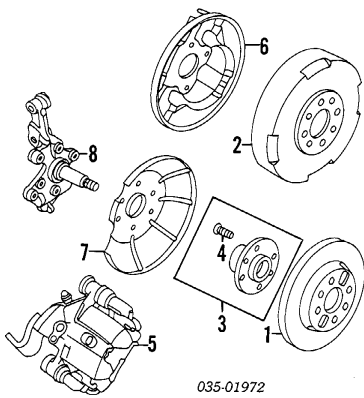

REAR SUSPENSION FWD

035-01972

- 1 Rotor, Brake R/L BB4C-26-251C
- 2 Drum, Brake 90-91 R/L BR70-26-251
- 3 Hub Assy, Wheel 92-95 R/L D102-26-251
- 4 Bolt, Hub] R/L B455-26-15XA
- 5 Caliper, Brake R/L B01Y-33-062
- 6 Plate, Backing
  - Drum Brakes 90-91 R BR71-26-280
  - L BR71-26-290

- 7 Shield, Splash
  - Disc Brakes 92-95 R B596-26-280B
  - L BC1D-26-290A
- 90-91 R/L BR74-26-261A
- 92-95 R/L B613-26-261A

- Hose, Brake
  - Drum Brakes R/L B455-43-810C
  - Disc Brakes R/L B461-43-980C
- 8 Spindle, Hub
  - Drum Brakes R B455-26-111D
  - L B455-26-115D
  - Disc Brakes R B461-26-111B
  - L B461-26-115B