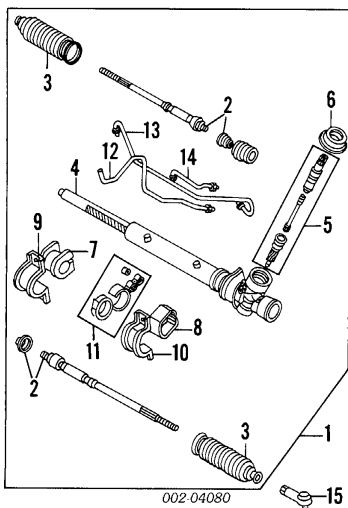

POWER

002-04080

1 Gear Assy	
FWD	BR71-32-110L
AWD	BA1C-32-110C
2 Rod, Inner Tie†	
FWD	R B456-32-24X
AWD	L B456-32-25X
	R B528-32-24X
	L B528-32-25X
	R/L B456-32-125
3 Boot, Dust†	
4 Rack, Gear†	
FWD	BR71-32-119
AWD	BA1C-32-119
5 Valve, Gear†	
FWD	
To 4-1-93	BR71-32-380
From 4-1-93	BR72-32-380
AWD	BA1C-32-380
6 Cover, Lever†	B456-32-112
7 Insulator, Gear†	
Right	B456-32-124
FWD	
AWD	B528-32-124

8 Left		B595-32-123
FWD		B528-32-123
AWD		
Bracket, Mounting†		
9 Right		B456-32-134
FWD		B528-32-134
AWD		
10 Left		B456-32-133
FWD		B528-32-133
AWD		
11 Bracket, Hose†		BR71-32-18X
FWD		BA1C-32-18X
AWD		
12 Pipe, Fluid†		
Right Turn		BR71-32-6G0A
FWD		BA1C-32-6G0
AWD		
13 Pipe, Pressure†		BR71-32-451
FWD		BA1C-32-451
AWD		
14 Pipe, Fluid†		
Left Turn		BR71-32-481
FWD		BA1C-32-481
AWD		
†Included w/Gear Assy		
15 End, Tie Rod	R/L	8AB2-32-280